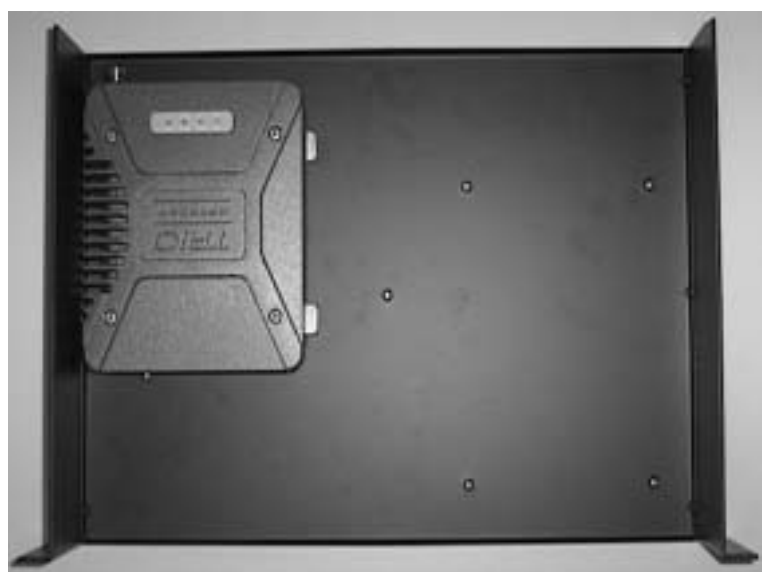

# Technical Note - TN-60

Subject:

**Full Duplex ER450**

Description:

- Duplexer Mounting Hardware (ERFDTRAY)

Trio ERFDTRAY is a black 19" 2RU tray which can be fitted with an E Series remote with a duplexer for rack mounting.

Shown below is an E series remote with a band reject duplexer, however it can also be used in conjunction with other types of duplexers.

Dimensions: Height 8.9cm, Width 48.2cm, Depth 30.0cm

designs products & *solutions*