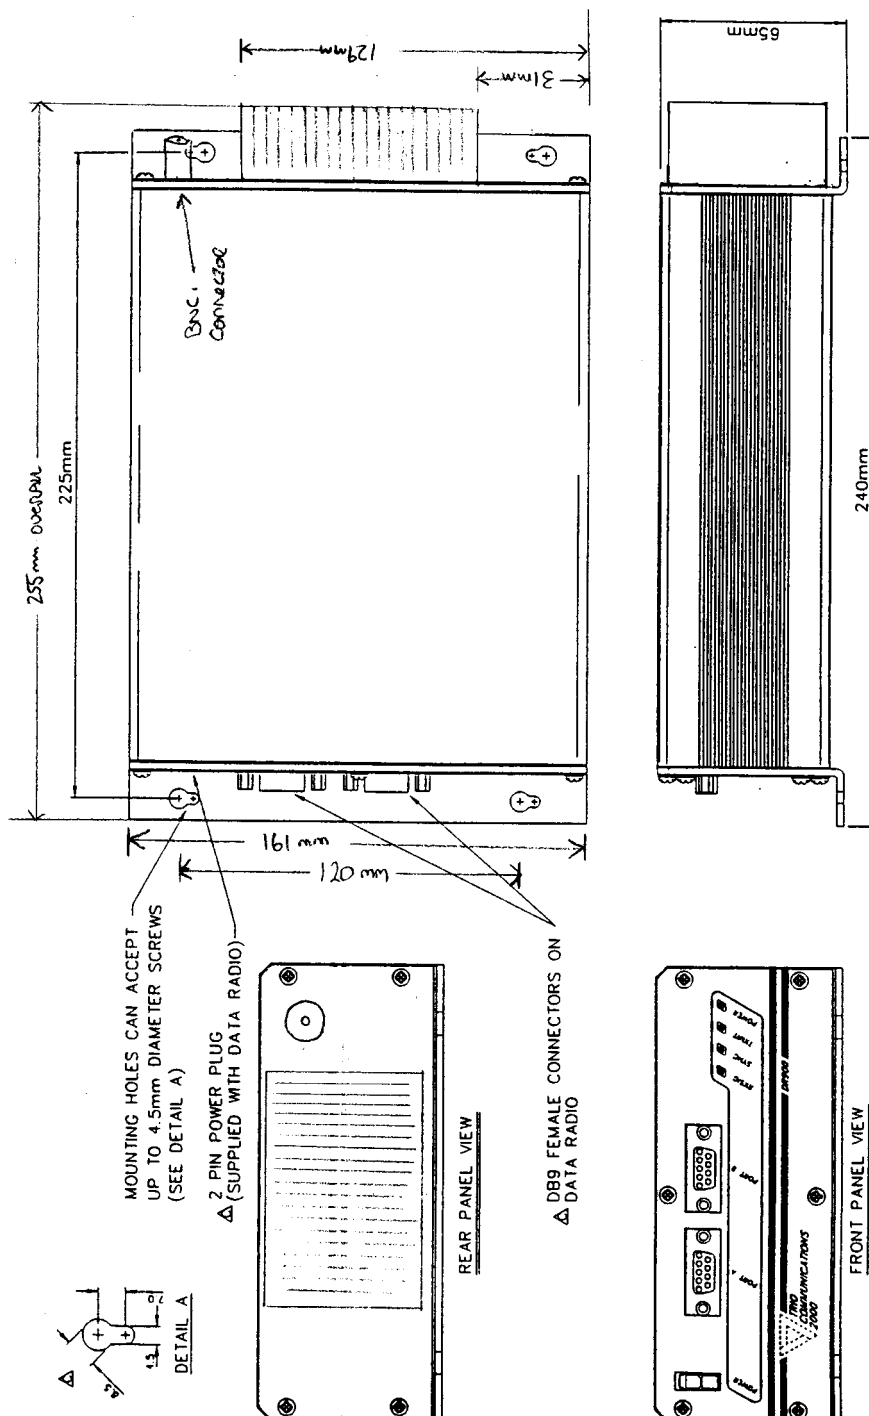

Technical Note TN-47

Mounting Dimensions for the DR450 Data Radio Modem

Issue 02/99